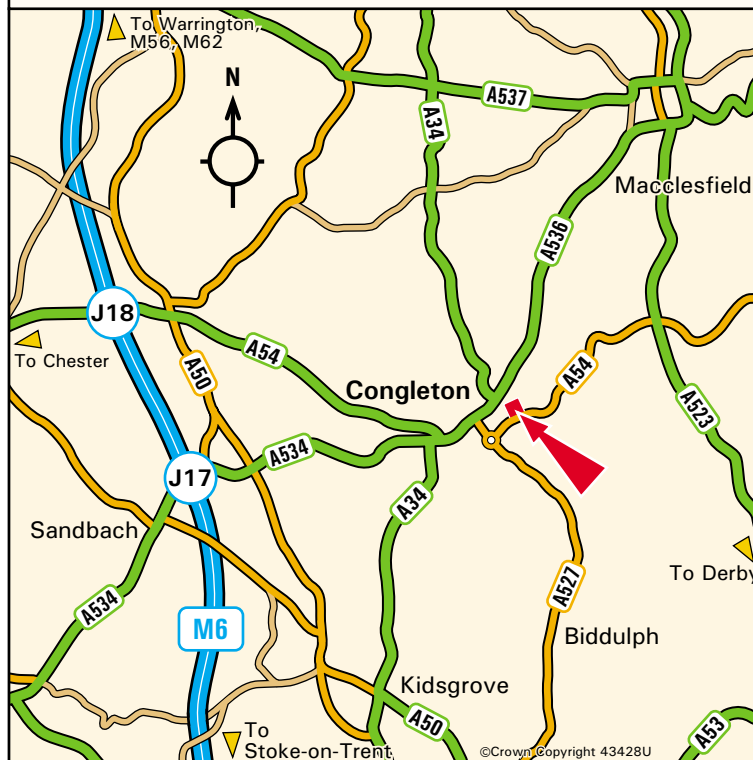

Barnett's (Buglawton) Ltd
Brook Street, Congleton,
Cheshire CW12 1RH
Tel 01260 273170 Fax 01260 298150

Directions

From M6 Northbound

- Leave the M6 at Junction 17 and join the A534 eastbound, signposted Congleton.
- Continue into Congleton, onto the A34 and turn right onto the A527, Rood Hill.
- At the second roundabout turn left onto the A54, Willow Street. Willow Street becomes Brook Street and Barnett's premises will be found shortly on the left.

From M6 Southbound

- Leave the M6 at Junction 18 and join the A54, signposted Congleton.
- Continue into Congleton, onto the A34 and turn right onto the A527, Rood Hill.
- At the second roundabout turn left onto the A54, Willow Street. Willow Street becomes Brook Street and Barnett's premises will be found shortly on the left.

From Macclesfield

- Leave Macclesfield on the A536 towards Congleton.
- Continue into Congleton, onto the A34 and turn left onto the A527, Rood Hill.
- At the second roundabout turn left onto the A54, Willow Street. Willow Street becomes Brook Street and Barnett's premises will be found shortly on the left.